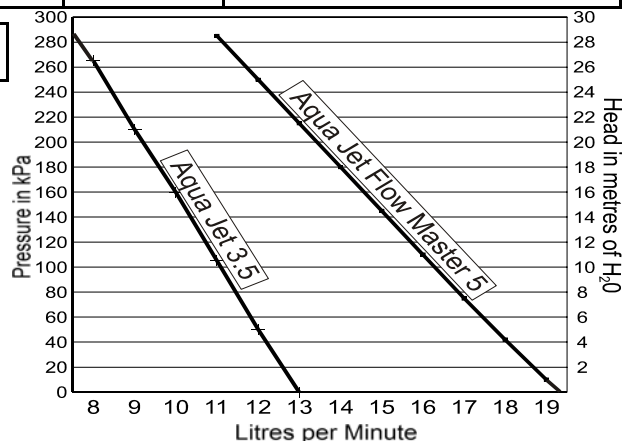

Johnson Aqua Jet Water Pressure System

The five chamber Aqua Jet WPS-3.5 pump provides a reliable water pressure system. Compared to conventional three or four-chamber diaphragm pumps, the Aqua Jet demonstrates dramatically lower noise and water pulsation characteristics. Smooth and pulsation-free flow due to the five chamber design. It is recommended to install the WPS-pumps with an accumulator tank. Always use the PUMProtector inlet strainer which is provided.

Diaphragm: Santoprene

Valves: EPDM

Body: PP/PPA

Motor: 100W

Weight: 2 kg

Dimensions (L×W×H): 236.5 × 210 × 116 mm

Fitted with a built-in pulsation dampening by-pass to control unwanted cycling and noise.

- 3 Year Warranty

Cat.#	Description	Capacity*	Cut-in / Cut-off	Fuse Size	Connection
PMP-J12	Aqua Jet 3.5 12V	13 Litres/min	165 kPa / 283 kPa 17m head / 29 m head	10A	¾" BSP / hose ½", ½" BSP / hose ¾"
PMP-J24	Aqua Jet 3.5 24V	13 Litres/min	165 kPa / 283 kPa 17m head / 29 m head	5A	¾" BSP / hose ½", ½" BSP / hose ¾"