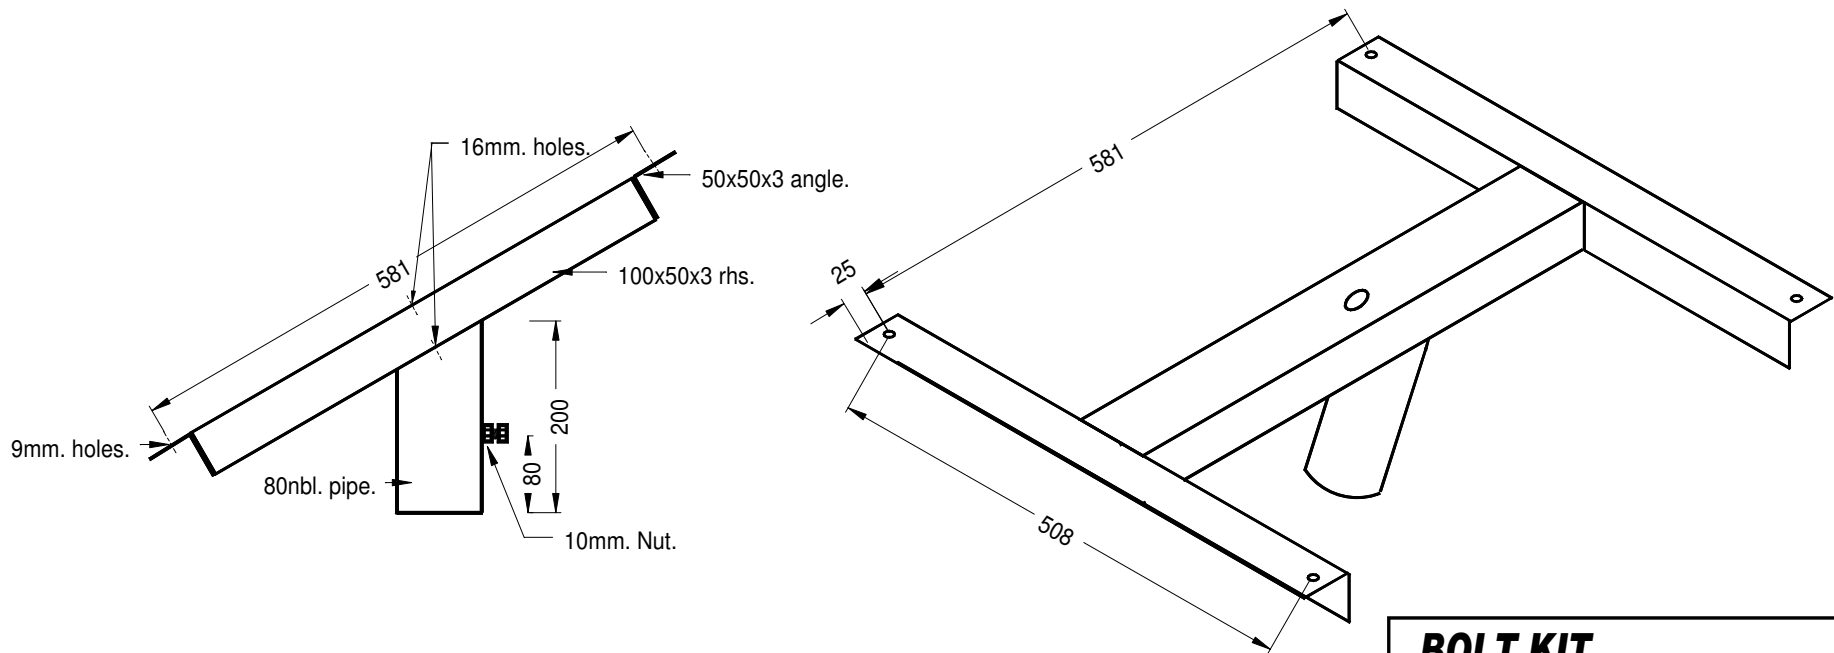

**Single BP80w Array for RFI.
at 30 degrees to sit on 65nbl pipe pole.
Part No:PVPT180 version .1. POLETOP KIT.**

BOLT KIT

- 4 x M8 x 25 hex. 304 s/s Bolts and Nuts.
- 8 x M8 304 s/s Flat washers.
- 4 x M8 304 s/s Spring washers.