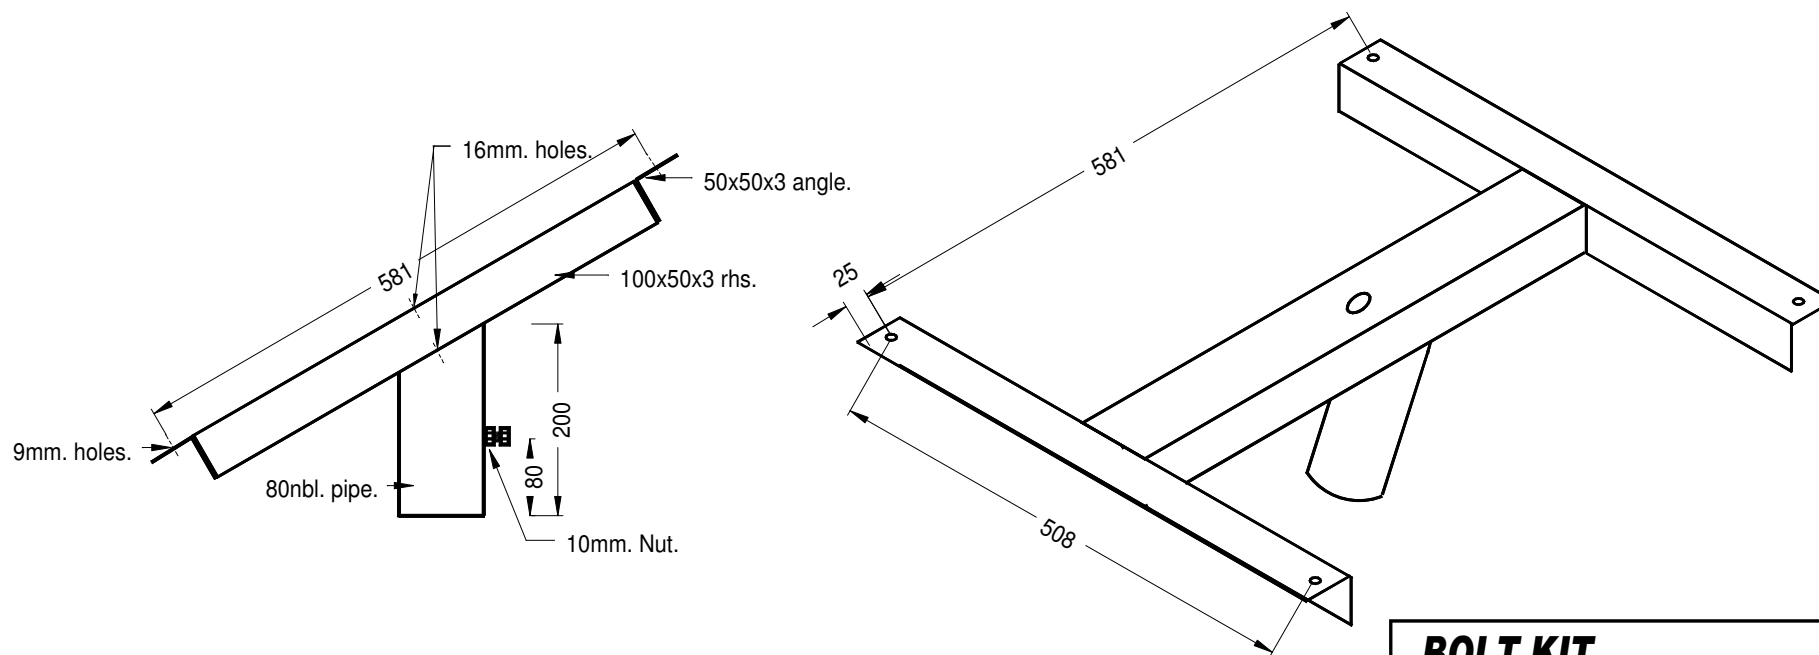

**Single BP80w Array for RFI.  
at 30 degrees to sit on 65nbl pipe pole.  
Part No:PVPT180 version .1. POLETOP KIT.**

**BOLT KIT**

- 4 x M8 x 25 hex. 304 s/s Bolts and Nuts.
- 8 x M8 304 s/s Flat washers.
- 4 x M8 304 s/s Spring washers.