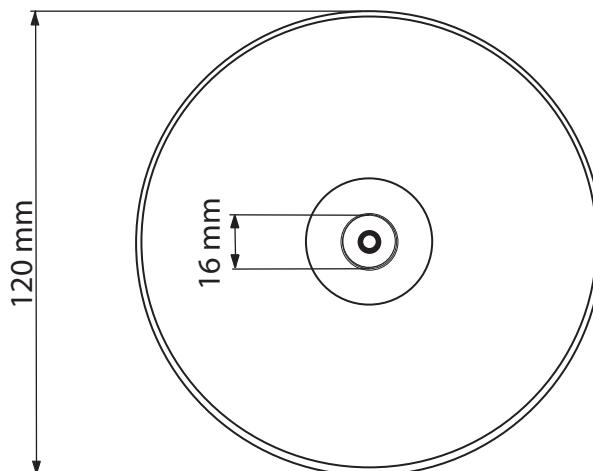

## General Specifications

- Product name
- Product description
- Luna
- Small lighting fixture for 12 VDC

## Electrical Specifications

## Mechanical Specifications

- Lamp fixture materials
- Lamp Color
- Connector and fitting material
- Product dimensions (LxWxH)
- Net product weight
- 
- 
- polypropylene
- Yellow, Green, white water clear
- Brass / Nickel plated (low resistance)
- 120 x 73 mm
- 0.069 kg