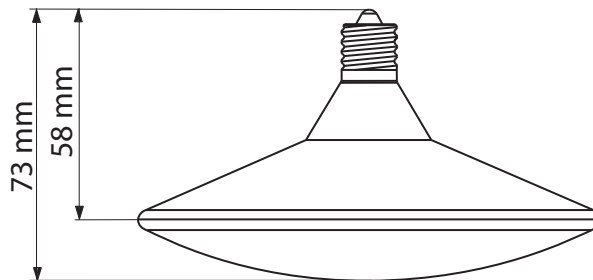

## General Specifications

- Product name
- Product description
- Luna
- Small lighting fixture for 12 VDC

## Mechanical Specifications

- Lamp fixture materials
- Lamp Color
- Connector and fitting material
- Product dimensions (LxWxH)
- Net product weight
- 
- 
- polypropylene
- Yellow, Green, white water clear
- Brass / Nickel plated (low resistance)
- 120 x 73 mm
- 0.069 kg