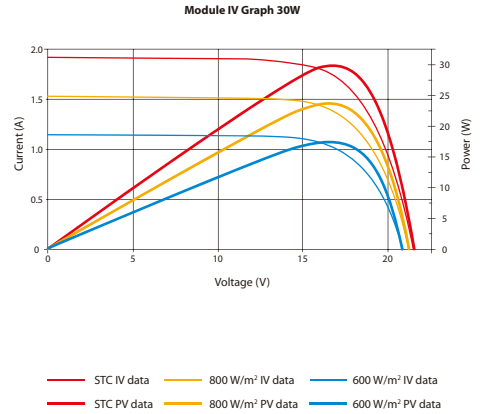

30W ~ 50W

STP030D-12/LEA

25-YEAR WARRANTY

STP040D-12/REA

25-YEAR WARRANTY

STP050D-12/MEA

25-YEAR WARRANTY