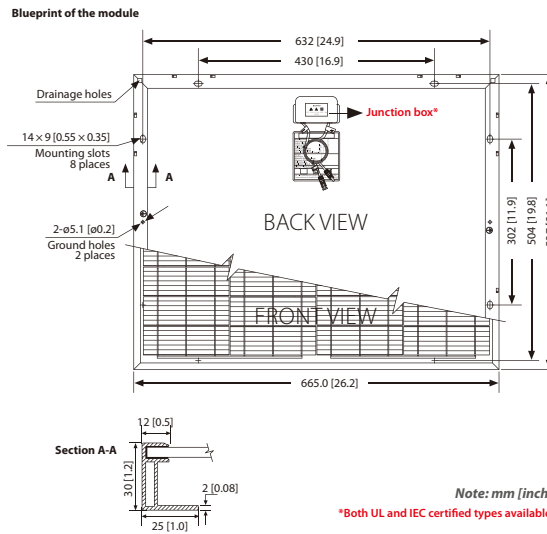

30W ~ 50W

STP030D-12/LEA

25-YEAR WARRANTY

STP040D-12/REA

25-YEAR WARRANTY

STP050D-12/MEA

25-YEAR WARRANTY