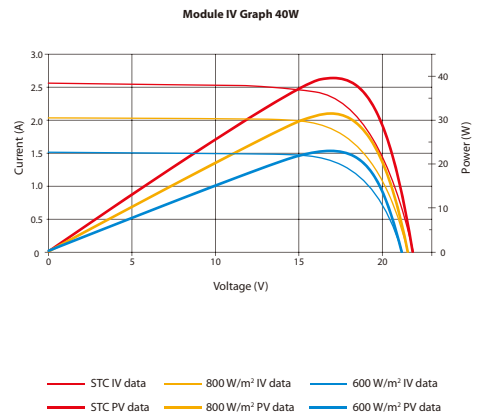

30W ~ 50W

STP030D-12/LEA

25-YEAR WARRANTY

STP040D-12/REA

25-YEAR WARRANTY

STP050D-12/MEA

25-YEAR WARRANTY