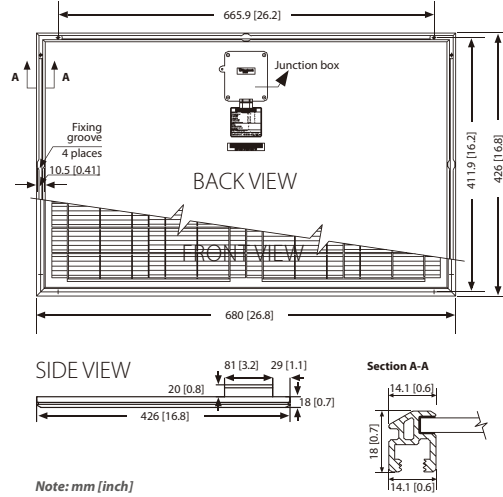

30W ~ 50W

STP030D-12/LEA

25-YEAR WARRANTY

STP040D-12/REA

25-YEAR WARRANTY

STP050D-12/MEA

25-YEAR WARRANTY