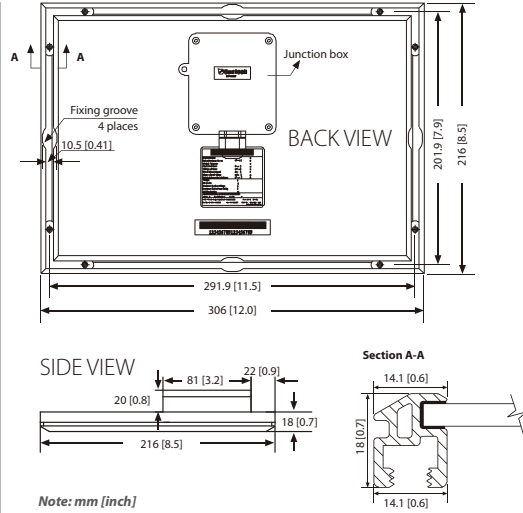

5W ~ 20W

STP005B-12/DEA

25-YEAR WARRANTY

STP010D-12/KEA

25-YEAR WARRANTY

STP020B-12/CEA

25-YEAR WARRANTY