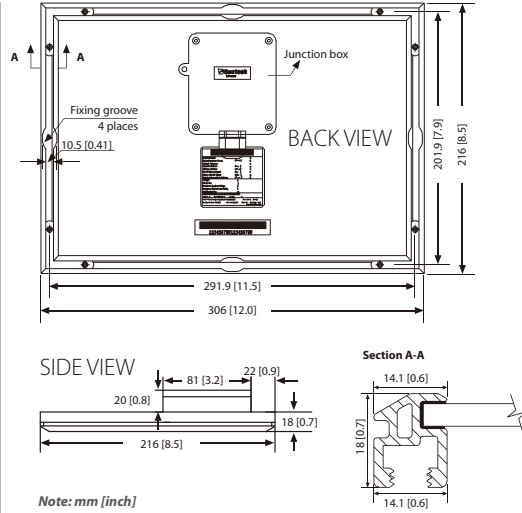

5W ~ 20W

STP005B-12/DEA

25-YEAR WARRANTY

STP010D-12/KEA

25-YEAR WARRANTY

STP020B-12/CEA

25-YEAR WARRANTY