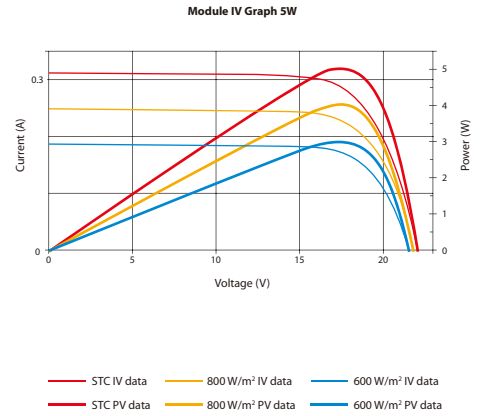

5W ~ 20W

STP005B-12/DEA

25-YEAR WARRANTY

STP010D-12/KEA

25-YEAR WARRANTY

STP020B-12/CEA

25-YEAR WARRANTY