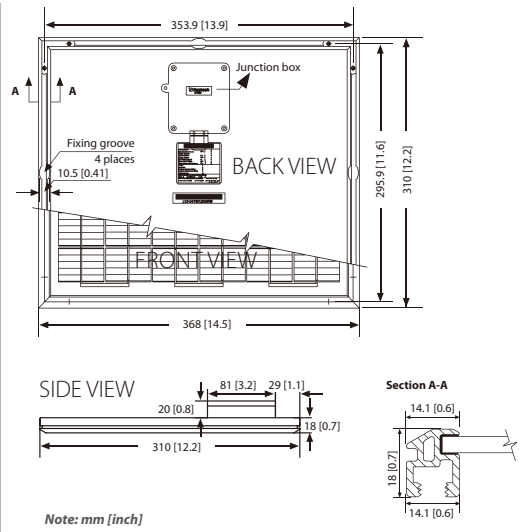

5W ~ 20W

STP005B-12/DEA

25-YEAR WARRANTY

STP010D-12/KEA

25-YEAR WARRANTY

STP020B-12/CEA

25-YEAR WARRANTY