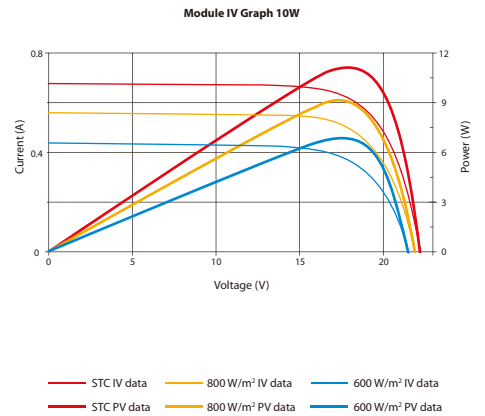

5W ~ 20W

STP005B-12/DEA

25-YEAR WARRANTY

STP010D-12/KEA

25-YEAR WARRANTY

STP020B-12/CEA

25-YEAR WARRANTY