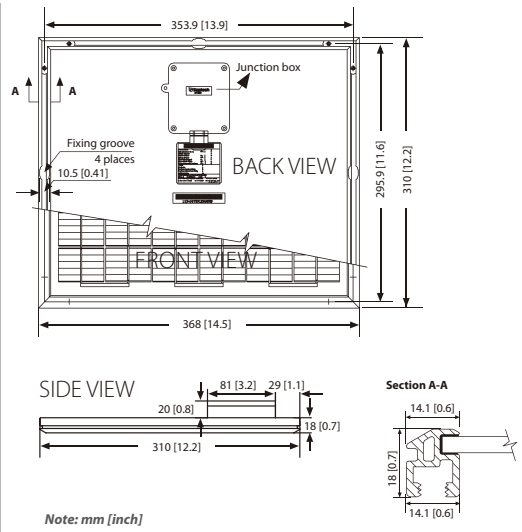

5W ~ 20W

STP005B-12/DEA

25-YEAR WARRANTY

STP010D-12/KEA

25-YEAR WARRANTY

STP020B-12/CEA

25-YEAR WARRANTY