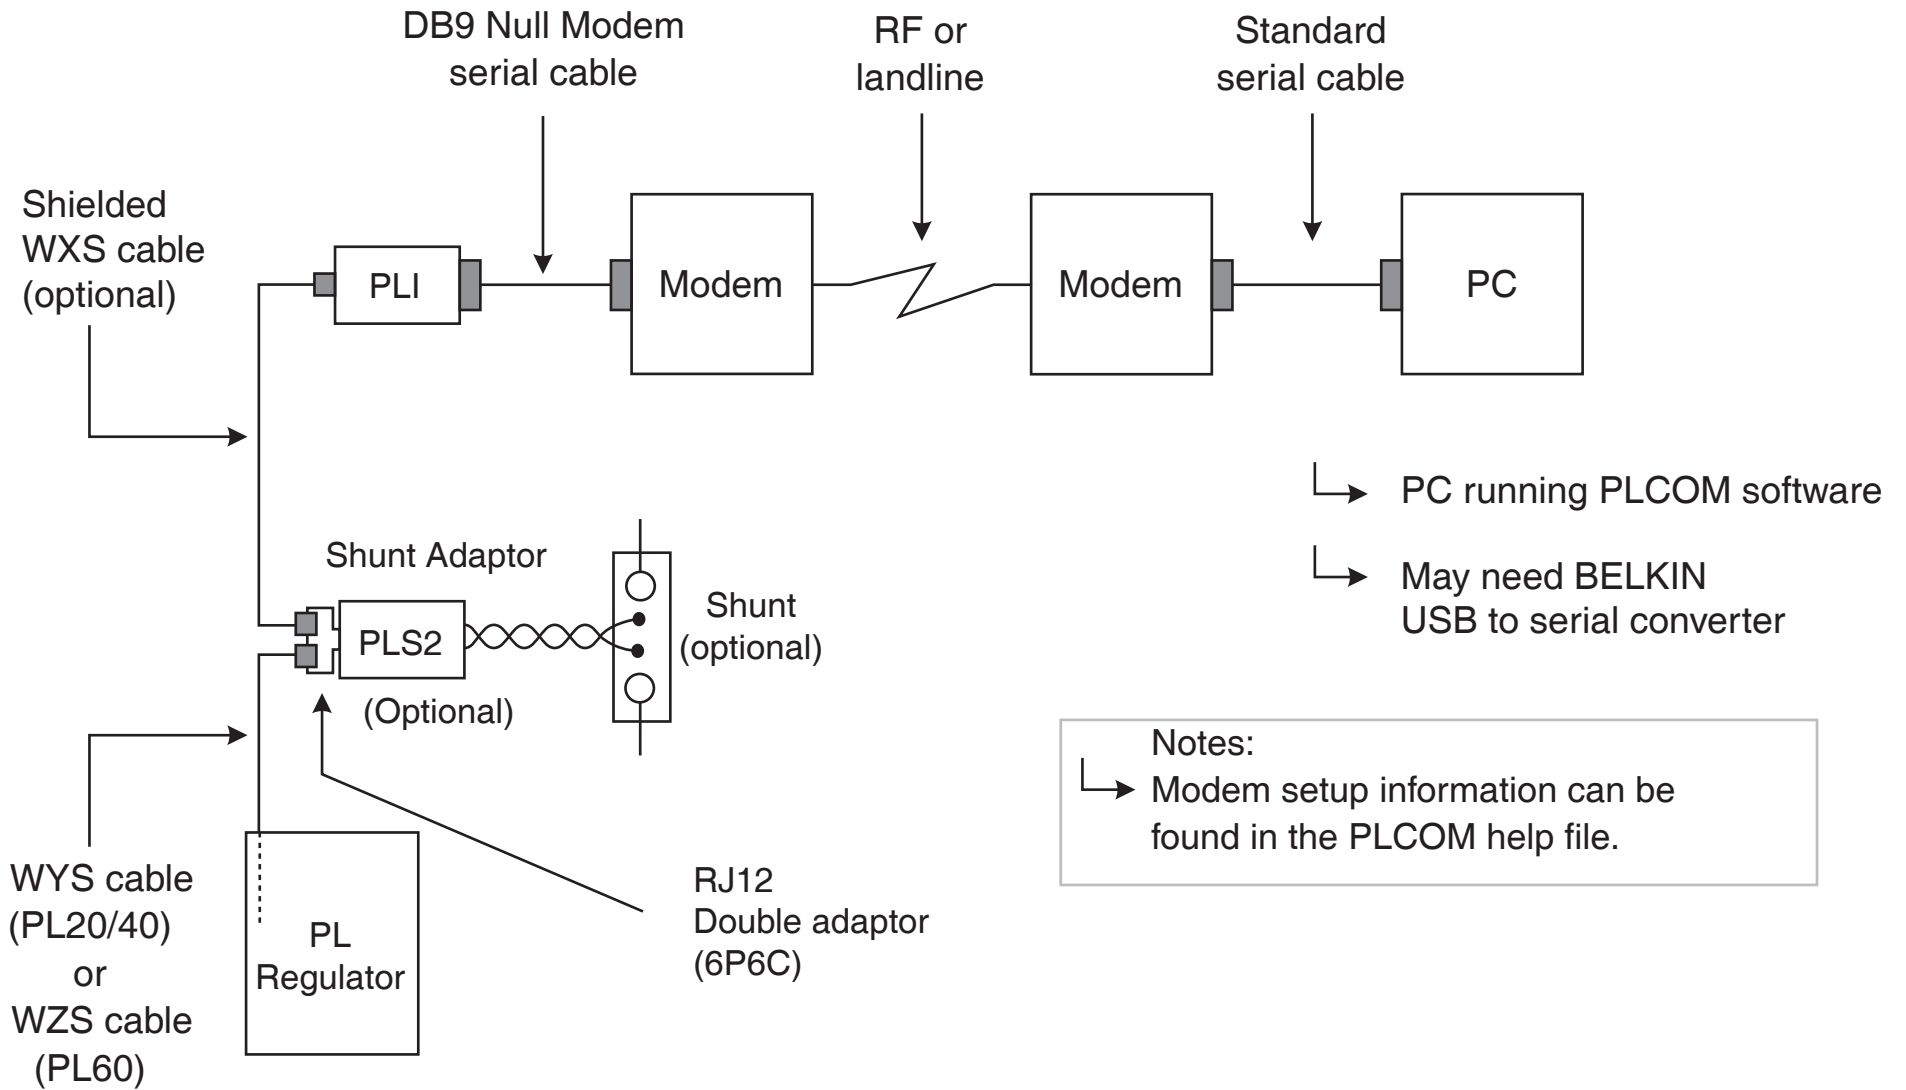

PL Regulator - Remote monitoring via modem

This diagram is for reference only. Wiring and fuses etc. must be installed as specified by the relevant Australian Standards.