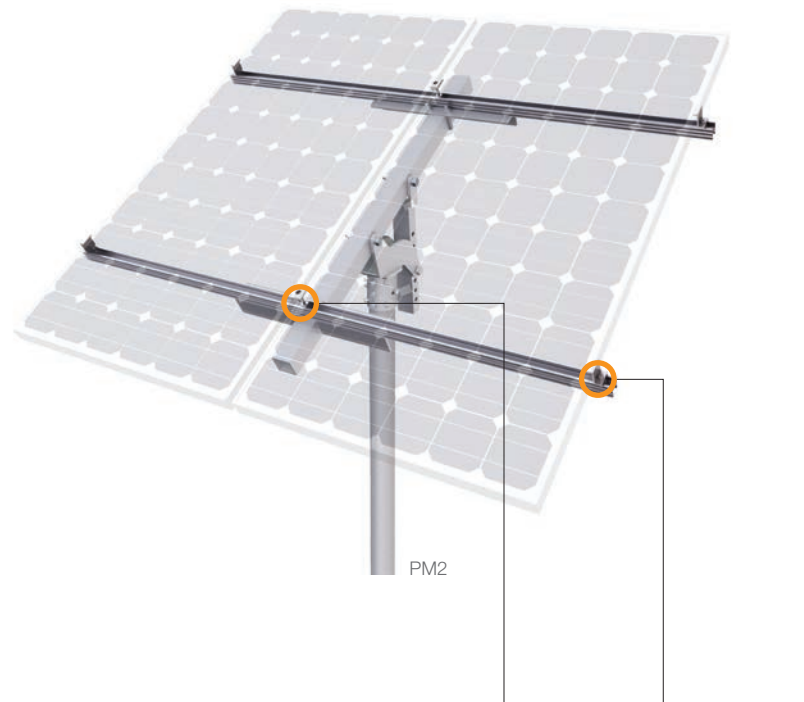

PV-ezRack PostMount

Robust pole mount system with adjustable angle for two, three and four panels

PV-ezRack PostMount

Clenergy's PV-ezRack PostMount delivers flexible and durable designs to mount from two to four panels per post. It's ideal for remote off-grid applications such as water pumps, or small residential and commercial systems. The panel tilt is easily adjustable between 0° and 60° throughout the year and comes with hassle-free mounting thanks to patented components such as the PV-ezRack rails and clamps. The combination of high quality aluminium, stainless steel and galvanised steel components make this a robust, reliable system with excellent corrosion resistance*.

Adjustable tilt angle

The steel cap (post head) is designed to tilt panels between 0° and 60° to ensure that you get the required power output you need - anywhere, anytime. Changing the angle merely requires a single pair of spanners.

Quick and easy installation

Innovative and internationally patented, the Z-Module technology is used in almost all PV-ezRack components. The Z-Module provides a quick, easy and safe installation method and can be inserted in to the rail at any given point, secured with just three hand grips.

ER-SC

Steel cap

The steel cap sits on top of the post and connects the adjustable tube to the master tube allowing ease of adjustment between the different tilt angles.

Available accessories

Grounding/earthing