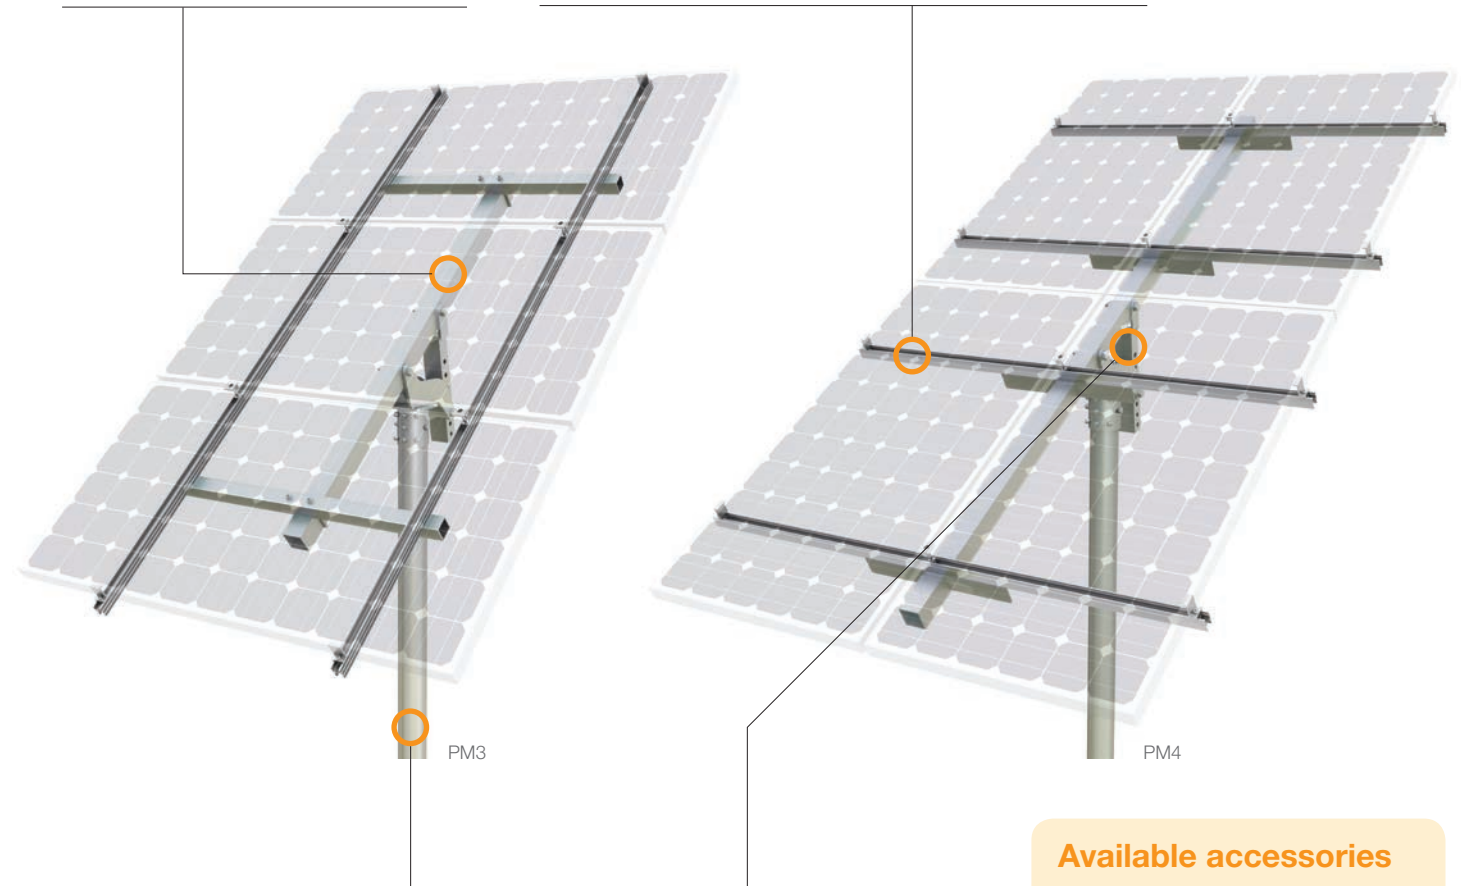

PV-ezRack PostMount

Robust pole mount system with adjustable angle for two, three and four panels

PV-ezRack PostMount

Clenergy's PV-ezRack PostMount delivers flexible and durable designs to mount from two to four panels per post. It's ideal for remote off-grid applications such as water pumps, or small residential and commercial systems. The panel tilt is easily adjustable between 0° and 60° throughout the year and comes with hassle-free mounting thanks to patented components such as the PV-ezRack rails and clamps. The combination of high quality aluminium, stainless steel and galvanised steel components make this a robust, reliable system with excellent corrosion resistance*.

Adjustable tilt angle

The steel cap (post head) is designed to tilt panels between 0° and 60° to ensure that you get the required power output you need - anywhere, anytime. Changing the angle merely requires a single pair of spanners.

ER-RT

Master tube

The master tube connects to the adjustable tube and steel cap. It is a galvanised steel profile and holds the angle brackets or the landscape tubes with U-bolts.

ER-R-L

Light-rail

PV-ezRack light rail connects to the landscape tube or to the angle brackets. It has two patented Z-Module channels with one at top for panel mounting and the second on the opposite side for easy mounting to the landscape tubes or angle brackets.

ER-SC

Steel cap

The steel cap sits on top of the post and connects the adjustable tube to the master tube allowing ease of adjustment between the different tilt angles.

Available accessories

Grounding/earthing