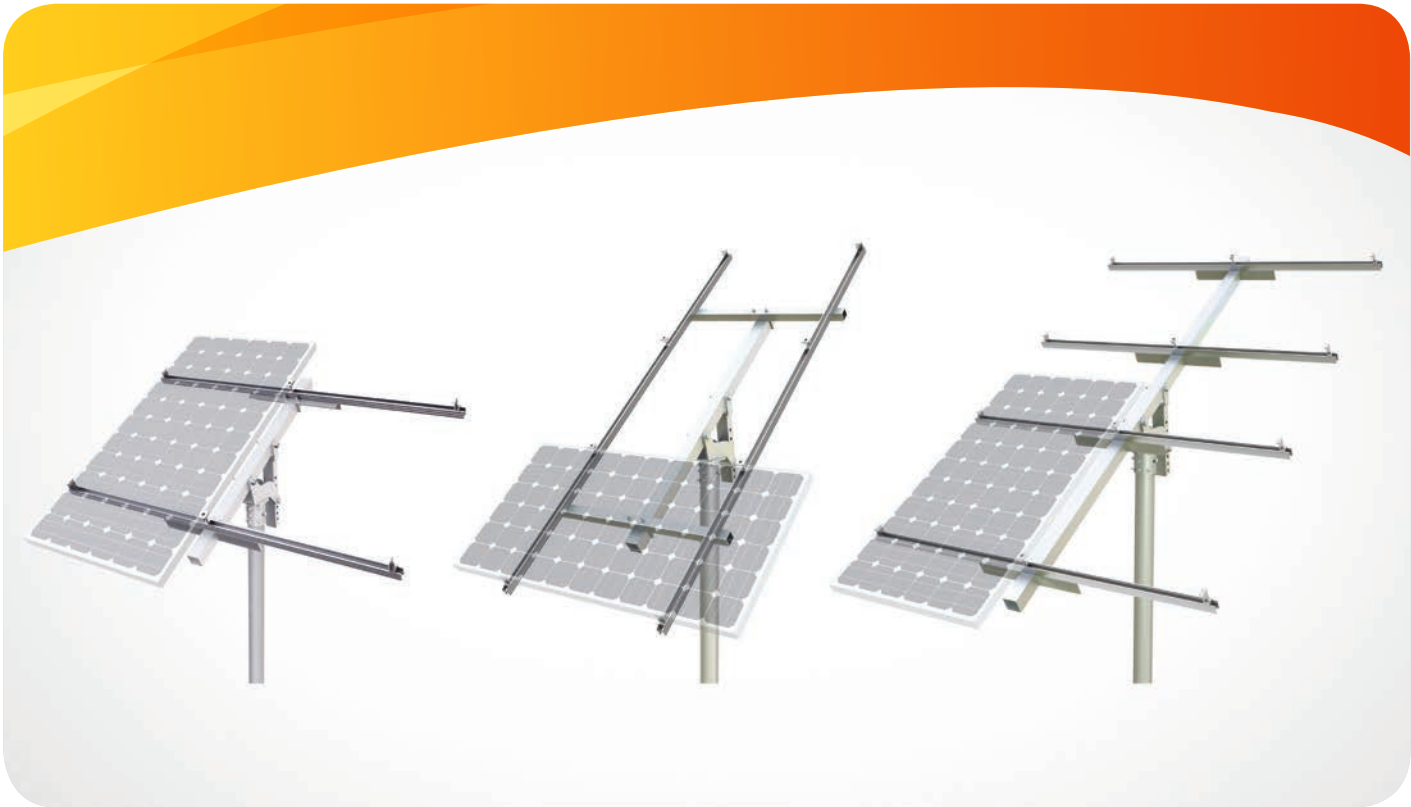

Worldwide network

Clenergy Australia

Unit 11, 20 Duerdin St, Clayton VIC 3168, Australia
Tel: +61 3 9239 8088 Fax: +61 3 9239 8024
E-mail: sales@clenergy.com.au www.clenergy.com.au

Clenergy America

5755 Oberlin Drive, Suite 328, San Diego CA 92121
Tel: +1 858 790 8066
E-mail: sales@clenergy.us www.clenergy.us

Clenergy China

999-1009 Min'an Rd, Huoju Hi-tech Ind. Dev. Zone
Xiang'an District 361101, Xiamen, Fujian, China
Tel: +86 592 311 0088 Fax: +86 592 599 5028
E-mail: sales@clenergy.com.cn www.clenergy.com.cn

Clenergy Europe

Clenergy Court, Blisworth Hill Farm Stoke Road, Blisworth
Northampton, NN7 3DB, UK
Tel: +44 1604 857 674 Fax: +44 1604 858 620
E-mail: sales_uk@clenergy.com www.clenergy.uk.com

Clenergy Japan

SOHO STATION 401, 24-8 Yamashita-cho, Naka-ku
Yokohama, 231-0023 Japan
Tel: +81 45 228 8226 Fax: +81 45 228 8316
E-mail: sales@clenergy.co.jp www.clenergy.jp

Clenergy Malaysia (Regional Office)

Suite 21, E111, Block E, Phileo Damansara, I No 9 Jalan 16/11,
Off Jalan Damansara, 46350 Petaling Jaya, Selangor, Malaysia
Tel: +60 3 7493 5186 Fax: +60 3 7493 5100
E-mail: sales@clenergy.my www.clenergy.my