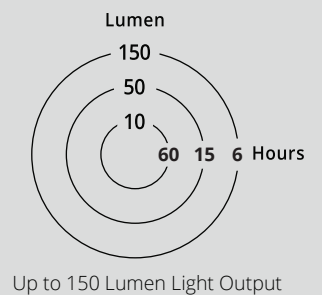

Product HighLights

- The **JouLite** contains 30kj of energy
- Fully charges a smart phone or 2 low feature phones
- Up to 60 hours on a full charge (Lowest light output)
- Recharged via the 5V LEC30 Solar Panel or via a USB charging cable
- Splash-Waterproof and is suitable for outdoor usage even in the rain
- Electrical contacts are completely sealed and no water can leak through the contacts to the inside of the lamp that houses the battery and electronic circuit.