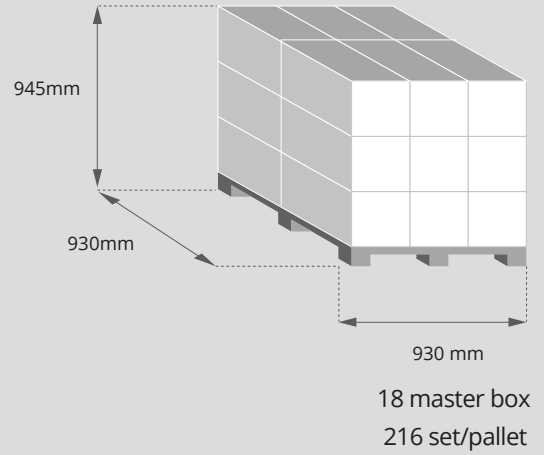

Master Box

Pallet

Quantities per Container

20 feet

with pallet

Retail Box	5184
Master Box	432
Pallet	24

without pallet

Retail Box	8640
Master Box	720

40 feet

with pallet

Retail Box	10368
Master Box	864
Pallet	48

without pallet

Retail Box	18240
Master Box	1520

40 feet High Cubic

with pallet

Retail Box	10368
Master Box	864
Pallet	48

without pallet

Retail Box	20520
Master Box	1710