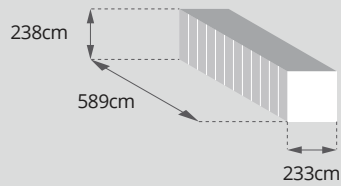

Quantities per Container

20 feet

with pallet

Retail Box	5184
Master Box	432
Pallet	24

without pallet

Retail Box	8640
Master Box	720