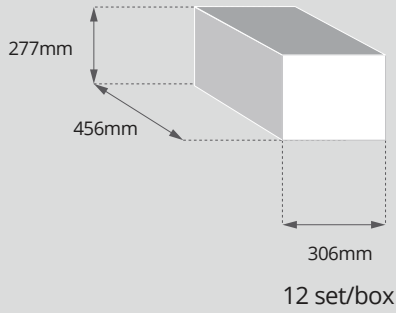

Master Box

Pallet

Quantities per Container

20 feet

with pallet

Retail Box	5184
Master Box	432
Pallet	24

without pallet

Retail Box	8640
Master Box	720

40 feet

with pallet

Retail Box	10368
Master Box	864
Pallet	48

without pallet

Retail Box	18240
Master Box	1520

40 feet High Cubic

with pallet

Retail Box	10368
Master Box	864
Pallet	48

without pallet

Retail Box	20520
Master Box	1710