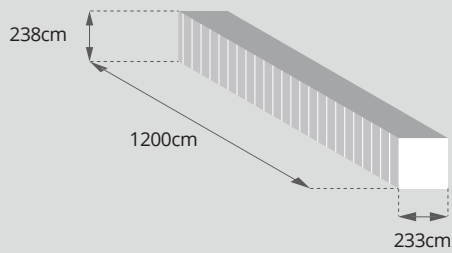

40 feet

with pallet

Retail Box	10368
Master Box	864
Pallet	48

without pallet

Retail Box	18240
Master Box	1520