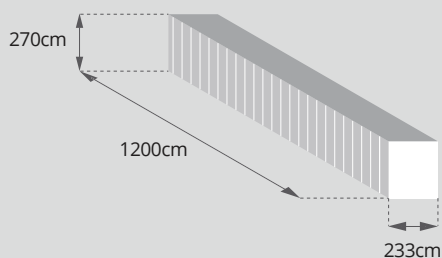

40 feet High Cubic

with pallet

Retail Box	10368
Master Box	864
Pallet	48

without pallet

Retail Box	20520
Master Box	1710