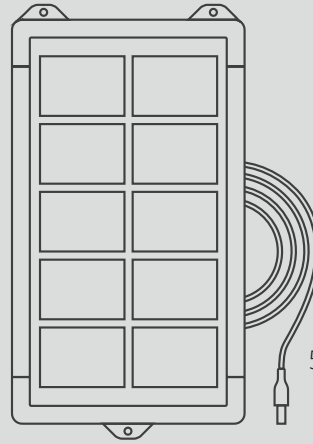

The BottleStand can be inserted in most common type of plastic PET water Bottles or Glass Bottles (the Bottle is not included in the package!). We recommend to fill the bottle with sand or small stones so that it can provide good stability when used as study lamp.

Product HighLights

- The **JouLite** contains 30kj of energy
- Fully charges a smart phone or 2 low feature phones
- Up to 60 hours on a full charge (Lowest light output)
- Recharged via the 5V LEC30 Solar Panel or via a USB charging cable
- Splash-Waterproof and is suitable for outdoor usage even in the rain
- Electrical contacts are completely sealed and no water can leak through the contacts to the inside of the lamp that houses the battery and electronic circuit.

Please note: We recommend to always insert the Phone-Charge-Cable into the lamp so that it forms a double protection against water reaching the connectors when used in the rain.

1x JouLite150

1x Phone Charge Cable