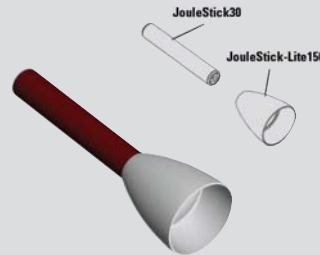

The **JouleStick30** is the smallest and Lowest Cost "Entry level product" into the Sundaya expandable product range. The JouleStick is multifunctional; it can be used as a phone charger, a torch, Table lamp or Hanging lamp above a study table.

The **JouleStick30** can be Charged from the Optional **JouleStick-Dock3**. The Dock can be connected to a **LEC50** or an existing Ulitium or T-lite kit DC distribution network.

The JouleStick can also be charged directly from the DC-plug from a minimum 25kJ/day or bigger size LEC.

Through a special Adaptor the JouleStick can also be charged from your car Lighter socket.

The JouleStick can be used to Charge a Mobile Phone with a dedicated Charge cable that can be provided for most available phone types.

With the optional **JouleStick-Lite150** attachment you can turn the JouleStick into a handy format Torch lamp with 150Lumen Light output and Touch ON-OFF and Dimming control.

With the additional **JouleStick-TableBase** and **GooseNeck**; you can convert the lamp into a nice Table Lamp for Study.