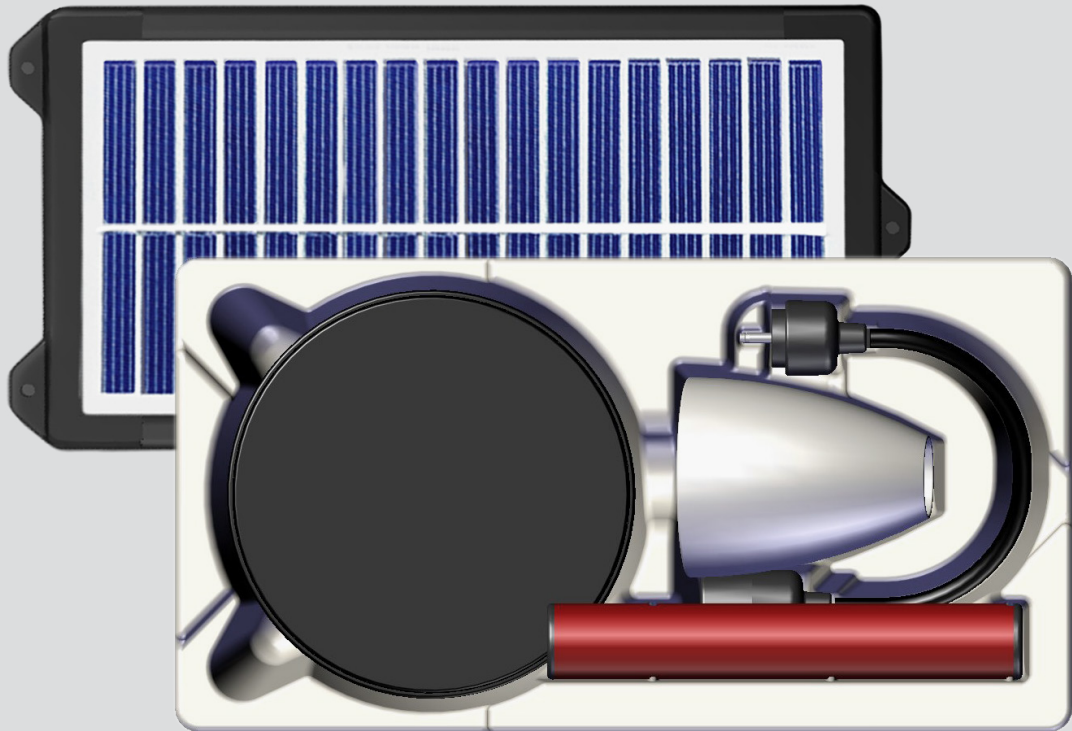

JouleStick Lightkit

JOULESTICK LIGHTKIT

PS-JLK-01/03-230513

The JouleStick Lightkit is a handy package that contains all the ingredients to charge a mobile phone, make a TorchLight or a TableLamp added with the LEC30 PV Solar Panel to harvest the new energy from the sun to refill your JouleStick after its usage.

The JouleStick is an energy storage device containing 30kJ or energy that can be used to charge a mobile phone in combination with the Phone Charge Cables that are included in this kit. 30kJ of energy is sufficient to charge 2 low feature phones or 1 smartphone to full (depending on type and energy capacity of the phone model).

Besides charging a phone; the JouleStick can be turned into a 150 Lumen TorchLight by adding the JS Lite150 Attachment; and it can be turned into a Table Lamp by inserting the JouleStick into the Hub2TableBase and adding the GooseNeck and JS Lite150

The Hub2TableBase has 2 ports; one for the LEC30 energy input and the other for future expansion to other Sundaya Lightkits and accessories.

JouleStick Lightkit

JOULESTICK LIGHTKIT

PS-JLK-02/03-230513

Item Quantities in each kit