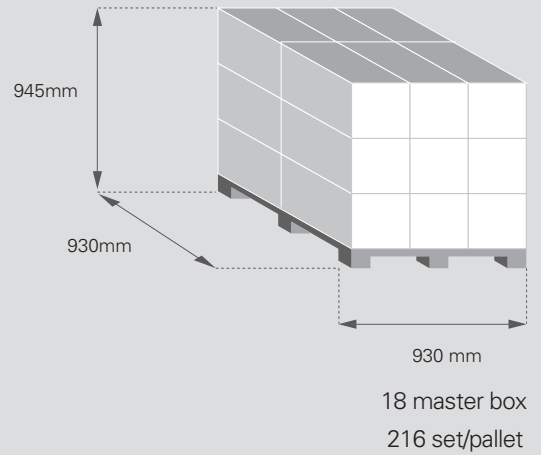

Master Box

Pallet

Quantities per Container

20 feet

with pallet

Retail Box	5184
Master Box	432
Pallet	24

without pallet

Retail Box	8640
Master Box	720

40 feet

with pallet

Retail Box	10368
Master Box	864
Pallet	48

without pallet

Retail Box	18240
Master Box	1520

40 feet High Cubic

with pallet

Retail Box	10368
Master Box	864
Pallet	48

without pallet

Retail Box	20520
Master Box	1710