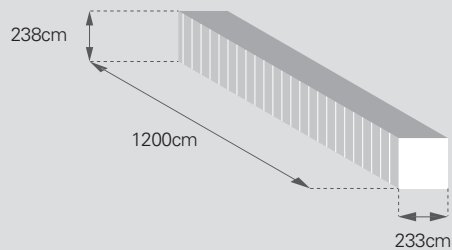

Quantities per Container

20 feet

with pallet

Retail Box	5184
Master Box	432
Pallet	24

without pallet

Retail Box	8640
Master Box	720

40 feet

with pallet

Retail Box	10368
Master Box	864
Pallet	48

without pallet

Retail Box	18240
Master Box	1520

40 feet High Cubic

with pallet

Retail Box	10368
Master Box	864
Pallet	48

without pallet

Retail Box	20520
Master Box	1710