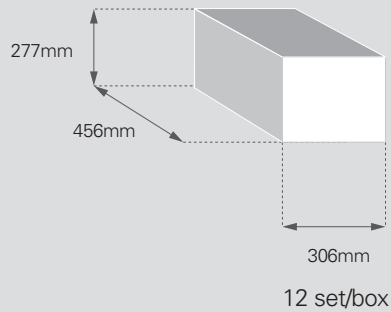

Master Box

Pallet

Quantities per Container

20 feet

with pallet

Retail Box	5184
Master Box	432
Pallet	24

without pallet

Retail Box	8640
Master Box	720

40 feet

with pallet

Retail Box	10368
Master Box	864
Pallet	48

without pallet

Retail Box	18240
Master Box	1520

40 feet High Cubic

with pallet

Retail Box	10368
Master Box	864
Pallet	48

without pallet

Retail Box	20520
Master Box	1710