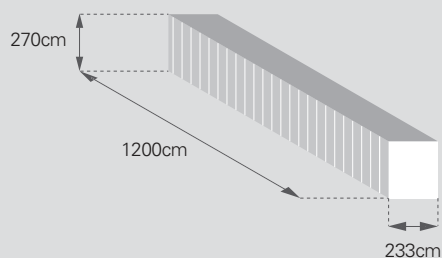

Quantities per Container

20 feet

with pallet

Retail Box	5184
Master Box	432
Pallet	24

without pallet

Retail Box	8640
Master Box	720

40 feet

with pallet

Retail Box	10368
Master Box	864
Pallet	48

without pallet

Retail Box	18240
Master Box	1520

40 feet High Cubic

with pallet

Retail Box	10368
Master Box	864
Pallet	48

without pallet

Retail Box	20520
Master Box	1710