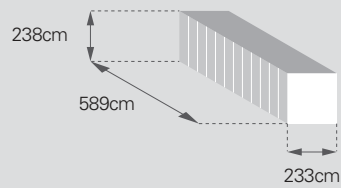

Quantities per Container

20 feet

with pallet

Retail Box	5184
Master Box	432
Pallet	24

without pallet

Retail Box	8640
Master Box	720

40 feet

with pallet

Retail Box	10368
Master Box	864
Pallet	48

without pallet

Retail Box	18240
Master Box	1520

40 feet High Cubic

with pallet

Retail Box	10368
Master Box	864
Pallet	48

without pallet

Retail Box	20520
Master Box	1710