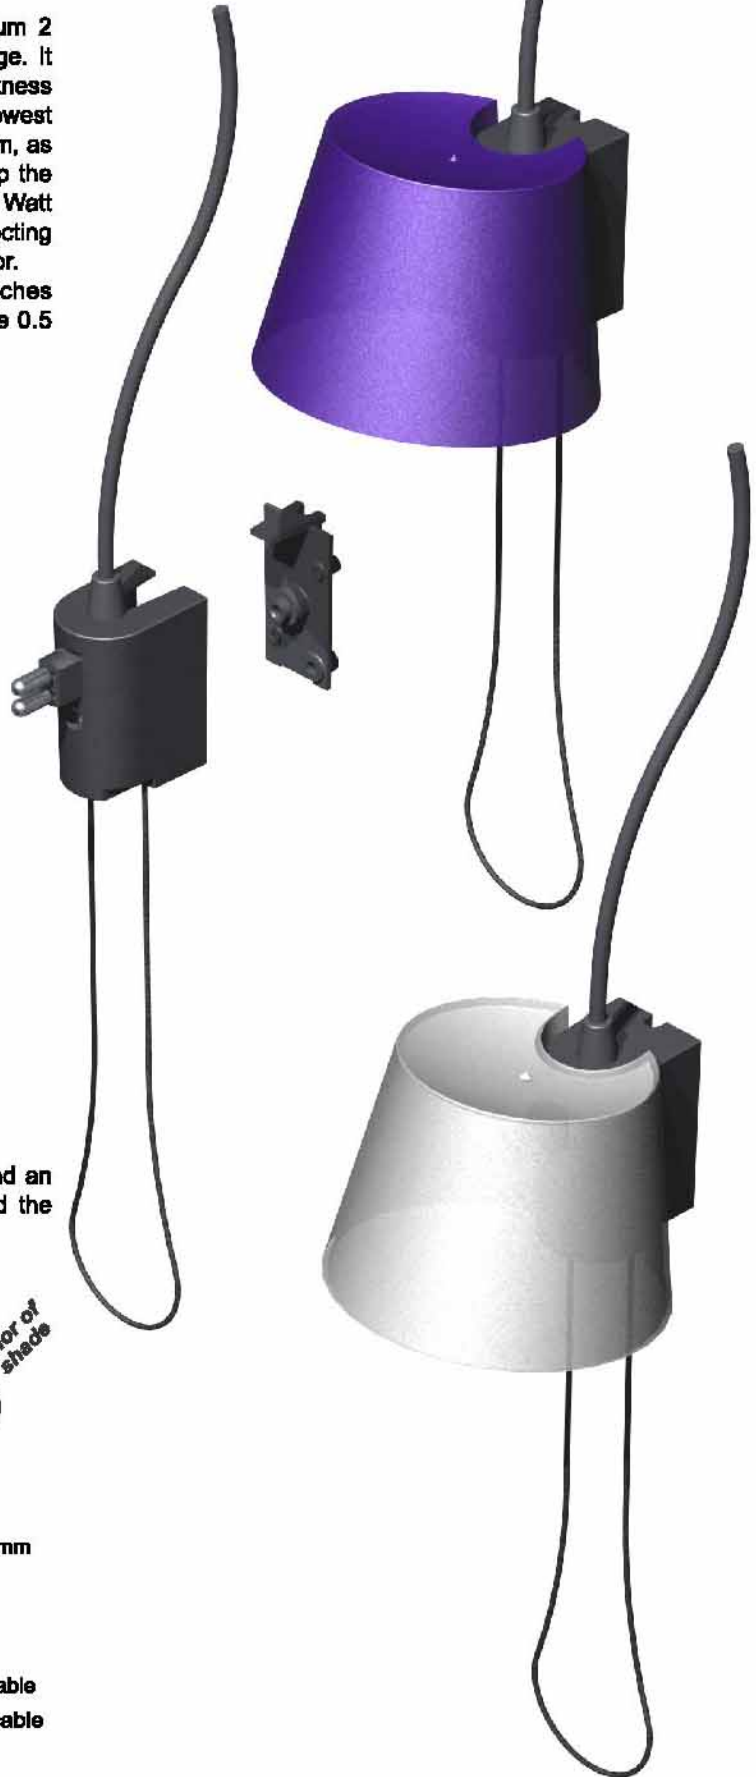

**Product description**

With a power consumption of minimal 0.5 Watt and maximum 2 Watt Lumi is the smallest lighting fixture in the Sundaya range. It has been designed to simply make the difference between darkness and light at the smallest possible power consumption and the lowest possible price. Lumi can be used as a night light in the bedroom, as an orientation point elsewhere in the house or used to light up the toilet during the night. Especially when operated in the 0.5 Watt mode the lamp can be left on all night without significantly affecting the amount of power stored in the battery of your solar generator. Operating is easy, pulling the left side of the pull cord switches the light on or off, pulling the right side switches between the 0.5 Watt mode and the 2 Watt mode.

**Functions / Features**

1. Lumi is a small lighting fixture for 12VDC
2. Two operation modes ( 0.5W and 2.0W )
3. Available in white, red and purple
4. Low power consumption
5. Low price
6. Simple but rigid installation
7. Easy replacement of the bulbs.

**Ordering Information**

Lumi is supplied with a 3 meter long cable, two light bulbs and an installation manual. The standard color of the lamp base and the cable is grey, the cap comes in white red or purple.

example

<i>product name</i>	<b>Lumi</b>	Dimensions 100 x 85 x 65mm
<i>operating voltage</i>	<b>12D</b>	12VDC
<i>cable length</i>	<b>C3</b>	Standard length 3 meter cable
	<b>C..</b>	Custom length .. meter cable
<i>color</i>	<b>WH</b>	Gray base / White shade
	<b>PU</b>	Gray base / Purple shade
	<b>RD</b>	Gray base / Red shade