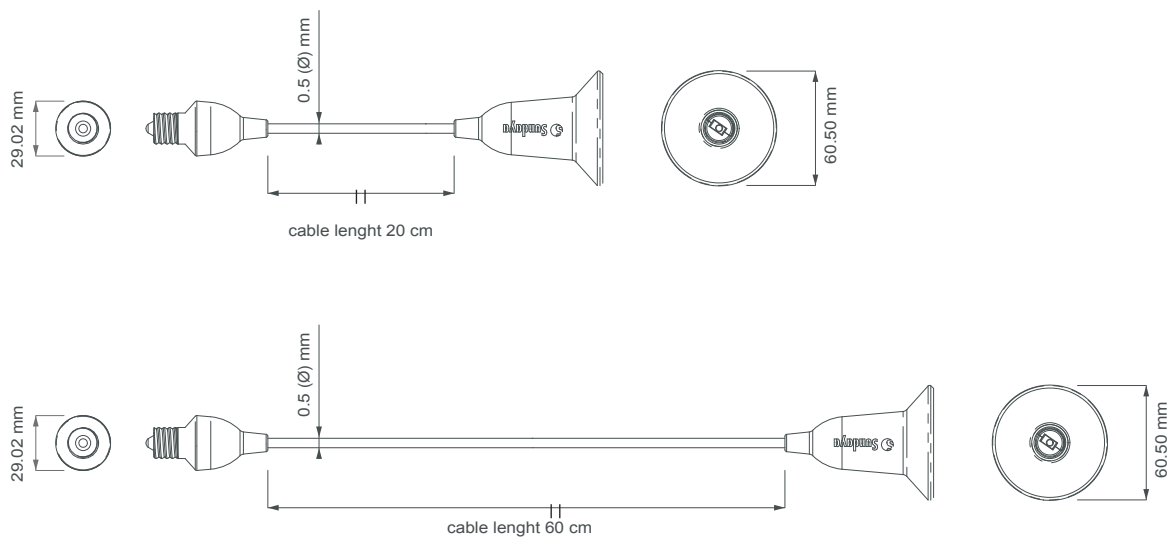

General Specifications

Product name
Product description

-
-
-

: Pointer
: Solid bendable cable that can be connected to direct the
 light in your desired direction. Can be used with the Apollo
 fixed to a wall or as a table lamp with the Apollo fixed to the
 table, or use with another e17 product variant.

Mechanical Specifications

Body Material
Product dimensions (LxWxH)
Nett product weight

: PVC, Nickel plated brass
: 60 mm (Ø) x 20 cm (L) and 60 mm (Ø) x 60 cm (L)
: 130 g

Because of continuous research and development of our products the information and specifications in this data sheet are subject to change without prior notice.