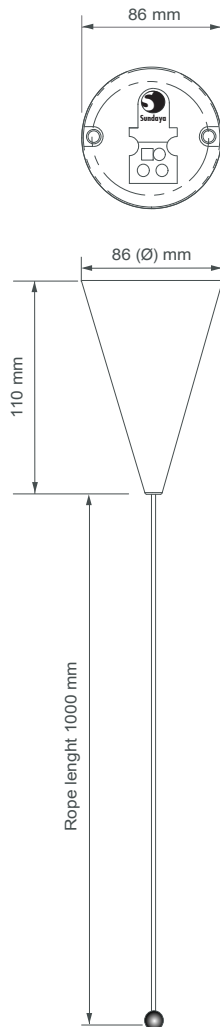

General Specifications

Product name
Product description

: Pull ON
: Roof Pull switch
 For use with Sundaya DCS Cable only.

Mechanical Specifications

Lamp Fixture Materials
Connector
Product dimensions (ØxH)
Nett product weight

: Black ABS (UV stabilized)
: Brass / Nickel plated (low resistance)
: 86 x 110mm
: 0.078 kg

Pull On
Specifications sheet