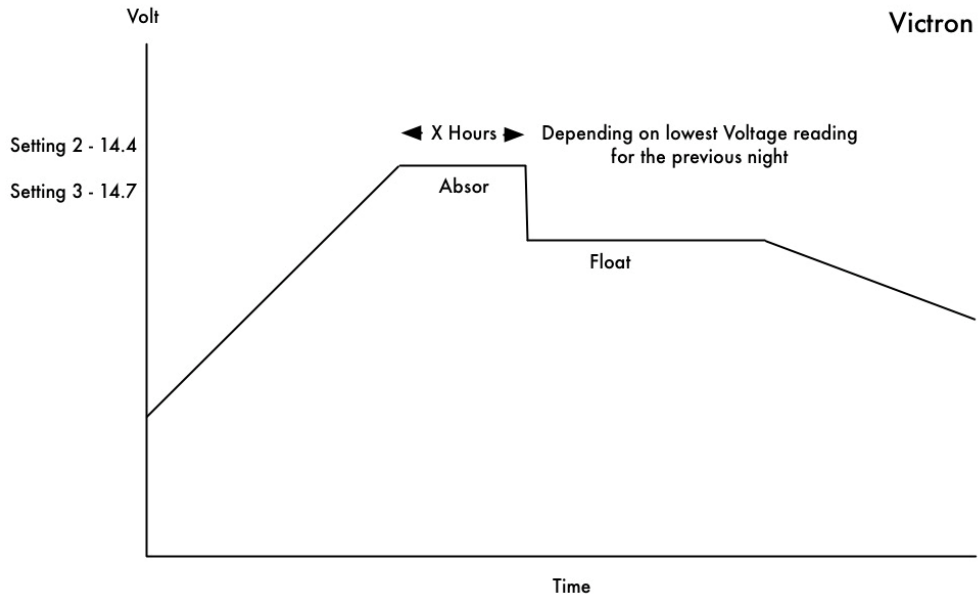

COMBINED PLASMATRONIC & VICTRON SETTINGS

Customer:

Invoice Number:

Victron Rotary Switch Setting 2