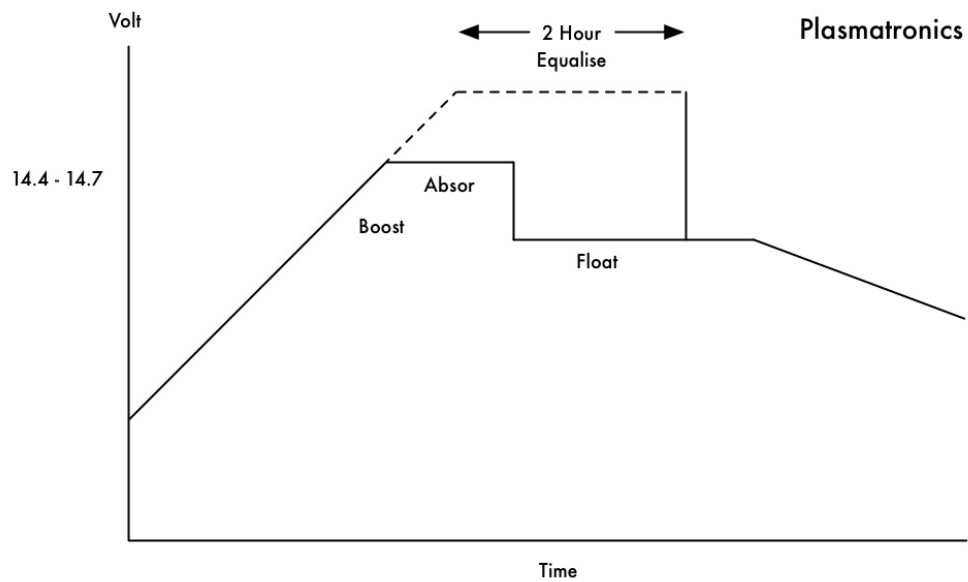

COMBINED PLASMATRONIC & VICTRON SETTINGS

Customer:

Invoice Number:

PL SETTINGS	BAE	EnergyStore Gel	Flooded
BMAX	14.4	14.4	14.7
EMAX	14.4	14.7	15
ETIM	2	2	2
EFRQ	30	30	30
ABSV	14.1	14.4	14.7
ATIM	2	2	2
FLTV	13.5	13.8	13.8
HYST			
BRTN	12.3	12.3	12.3
CHRG			
BFRQ	15	15	15
TCMP			
VICTRON	2	2	3

COMBINED PLASMATRONIC & VICTRON SETTINGS

Customer:

Invoice Number:

Victron Rotary Switch Setting 2